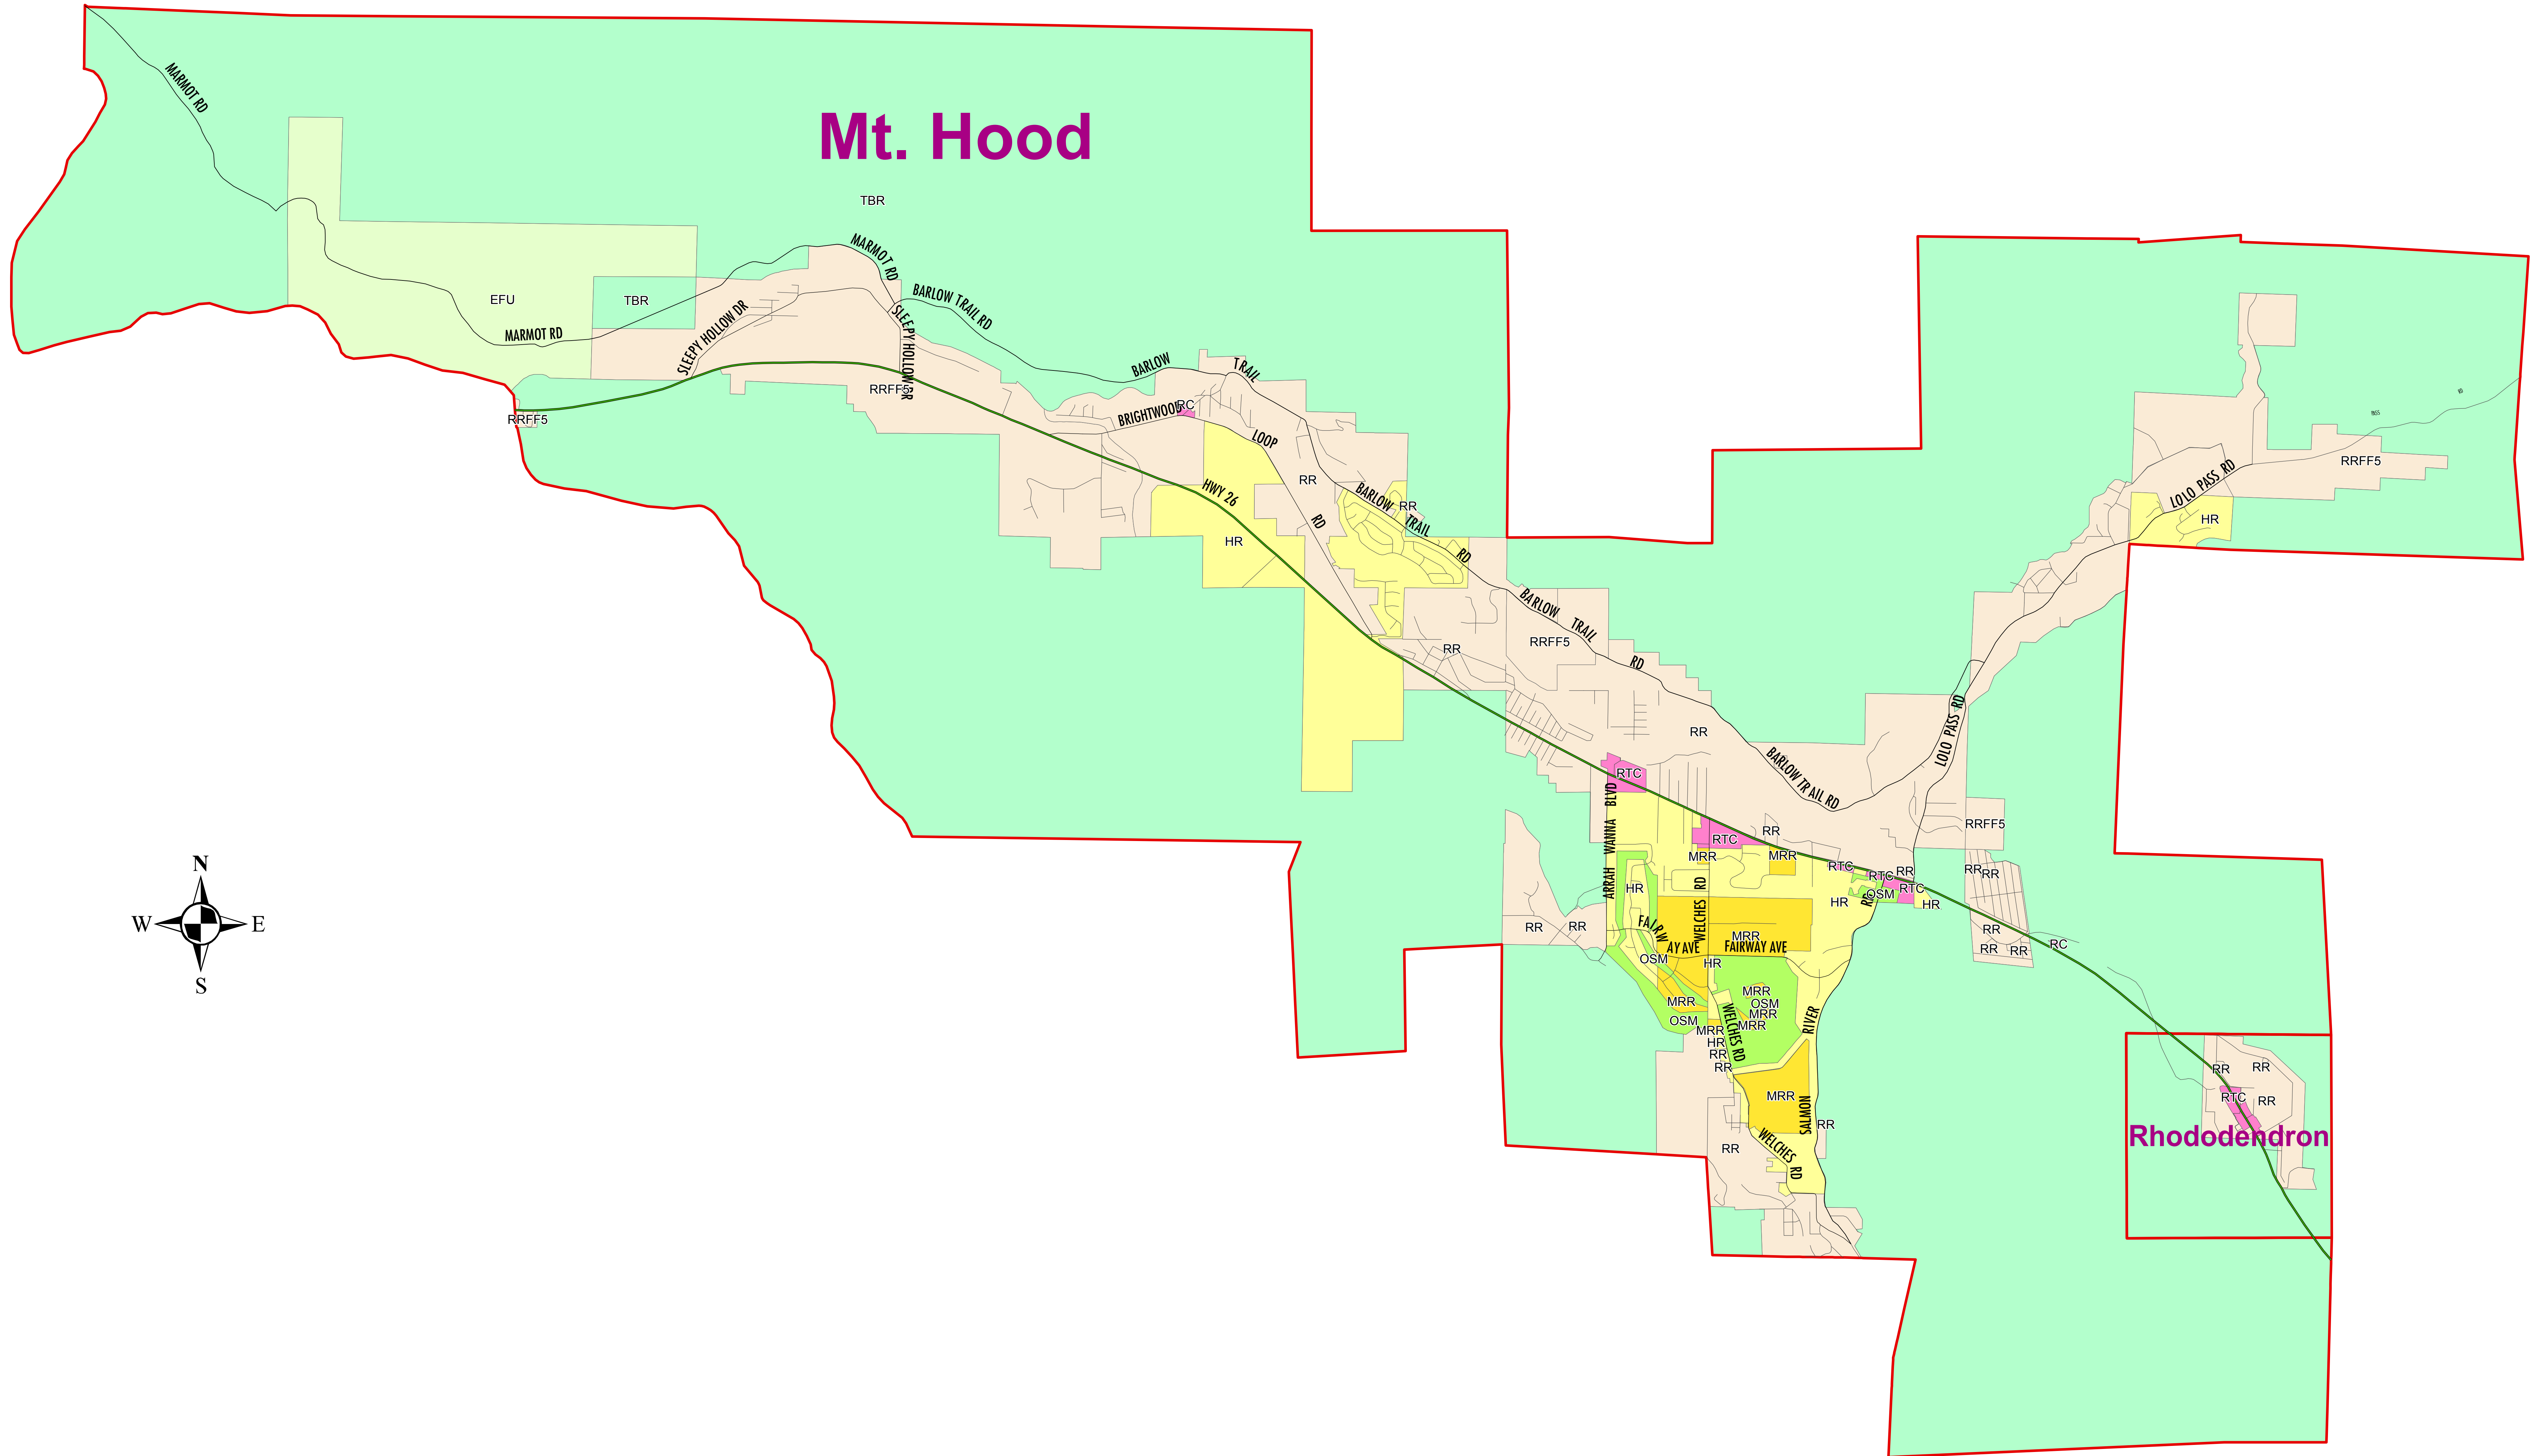

Villages at Mt. Hood

0 5,500 11,000 22,000 Feet

GEOGRAPHIC INFORMATION SYSTEMS